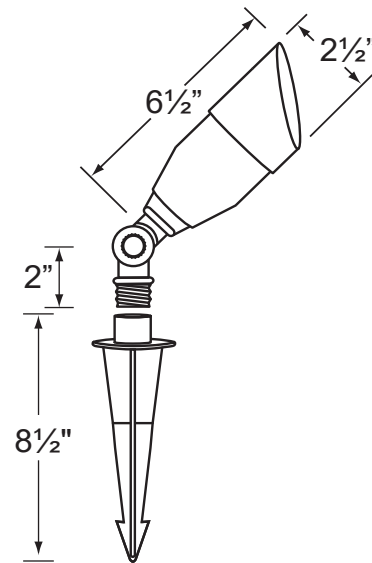

AVAILABLE LED LAMPS (Corona LED lamps have a five (5) year limited warranty against manufacturer's defects)

LAMP NUMBER	WATTS	BEAM		COLOR & TEMP.	RATED HOURS	HALOGEN EQUIVALENT
		SPREAD	LUMEN			
L-ED16-3W-SP	3.5	15° Spot	270	2700K	50,000	25 Watt
L-ED16-3W-FL	3.5	45° Flood	270	2700K	50,000	25 Watt
L-ED16-3W-WF	3.5	60° Wide Flood	270	2700K	50,000	25 Watt
L-ED16-5W-SP	5	15° Spot	350	2700K	50,000	40 Watt
L-ED16-5W-FL	5	45° Flood	350	2700K	50,000	40 Watt
L-ED16-5W-WF	5	60° Wide Flood	350	2700K	50,000	40 Watt
L-ED16-COB5W-SP	5	15° Spot	450	2700K	50,000	50 Watt
L-ED16-COB5W-FL	5	38° Flood	450	2700K	50,000	50 Watt
L-ED16-COB5W-WF	5	60° Wide Flood	450	2700K	50,000	50 Watt
L-ED16-COB5W-SP3K	5	15° Spot	470	3000K	50,000	50 Watt
L-ED16-COB5W-FL3K	5	38° Flood	470	3000K	50,000	50 Watt
L-ED16-COB5W-WF3K	5	60° Wide Flood	470	3000K	50,000	50 Watt

For more additional Lamps, and accessories visit Coronalighting.com

JOB INFORMATION

TYPE: _____ DATE: _____
JOB NAME & ADDRESS: _____
PRODUCT #: _____
TOTAL QUANTITY: _____
LAMP TYPE & WATTAGE: _____
TRANSFORMER: _____
CONTRACTOR: _____
SPECIFIER: _____

• When ordering LED lamp with a fixture your part number should follow the format below:

• **CL** - **product #** - **lamp** - **wattage** - **lamp angle**
CL - 522B-AB - L-ED16 - 5W - FL

Example: CL-522B-AB-L-ED16-5W-FL

• Corona Lighting reserves the right to make any change and/or improvement to the design and construction of this fixture without further notification.