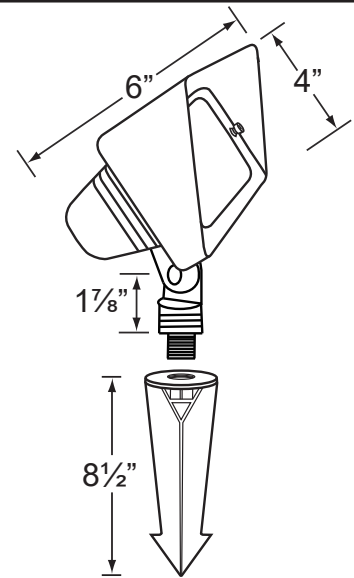

AVAILABLE LED LAMPS (Corona LED lamps have a five (5) year limited warranty against manufacturer's defects)

LAMP NUMBER	WATTS	BEAM		COLOR & TEMP.	RATED HOURS	HALOGEN EQUIVALENT
		SPREAD	LUMEN			
L-ED16-3W-SP	3.5	15° Spot	270	2700K	50,000	25 Watt
L-ED16-3W-FL	3.5	45° Flood	270	2700K	50,000	25 Watt
L-ED16-3W-WF	3.5	60° Wide Flood	270	2700K	50,000	25 Watt
L-ED16-5W-SP	5	15° Spot	350	2700K	50,000	40 Watt
L-ED16-5W-FL	5	45° Flood	350	2700K	50,000	40 Watt
L-ED16-5W-WF	5	60° Wide Flood	350	2700K	50,000	40 Watt
L-ED16-COB5W-SP	5	15° Spot	450	2700K	50,000	50 Watt
L-ED16-COB5W-FL	5	38° Flood	450	2700K	50,000	50 Watt
L-ED16-COB5W-WF	5	60° Wide Flood	450	2700K	50,000	50 Watt
L-ED16-COB5W-SP3K	5	15° Spot	470	3000K	50,000	50 Watt
L-ED16-COB5W-FL3K	5	38° Flood	470	3000K	50,000	50 Watt
L-ED16-COB5W-WF3K	5	60° Wide Flood	470	3000K	50,000	50 Watt

Single color MR-16 LED available in AMBER, BLUE, GREEN, PURPLE, RED and VIOLET

JOB INFORMATION

TYPE: _____ DATE: _____

JOB NAME & ADDRESS: _____

PRODUCT #: _____

TOTAL QUANTITY: _____

LAMP TYPE & WATTAGE: _____

TRANSFORMER: _____

CONTRACTOR: _____

SPECIFIER: _____

• When ordering LED lamp with a fixture your part number should follow the format below:

• CL - product # - lamp - wattage - lamp angle

CL - 518B-AB - L-ED16 - 5W - FL

Example: CL-518B-AB-L-ED16-5W-FL

• Corona Lighting reserves the right to make any change and/or improvement to the design and construction of this fixture without further notification.