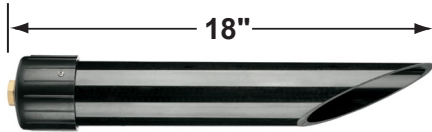

PRODUCT # : CL-518B-AB

•Directional Lights

•Cast Brass

Mounting Pedestals

- CX-601-BK 1" PVC Mounting Pedestal, 1/2" NPT, **Black**
- CX-601-VG 1" PVC Mounting Pedestal, 1/2" NPT, **Verde Green**
- CX-603-BK 3" PVC Mounting Pedestal, 1/2" NPT Female Brass Hub on top, **Black**
- CX-603-VG 3" PVC Mounting Pedestal, 1/2" NPT Female Brass Hub on top, **Verde Green**

CX-603-BK

- CX-604-BK 1" PVC Adjustable Mounting Pedestal, 1/2" NPT, **Black**
- CX-621-BK 1" PVC Cap, 1/2" NPT, **Black**
- CX-621-VG 1" PVC Cap, 1/2" NPT, **Verde Green**
- CX-622-BK 2" PVC Cap, 1/2" NPT, **Black**
- CX-622-VG 2" PVC Cap, 1/2" NPT, **Verde Green**
- CX-624-BK 3" PVC Cap, 1/2" NPT Female Brass Hub, **Black**
- CX-624-VG 3" PVC Cap, 1/2" NPT Female Brass Hub, **Verde Green**

Mounting Canopies

- CX-705B-AB Brass Flat Canopy, 1/2" NPT, **Antique Bronze**
- CX-709B-AB Brass Raised Canopy, 1/2" NPT, **Antique Bronze**
- CX-718B-AB 5" Brass Canopy, 3-Hole 1/2" NPT, **Antique Bronze**
- CX-719B-AB Brass Tree Mounting Bracket, 1/2" NPT, **Antique Bronze**
- CX-720-BR Brass Tree mount Canopy with 9" Rubber Strap stretches to 14, **Natural Brass**
- CX-721-BR Brass Tree mount Canopy with 15" Rubber Strap stretches to 22", **Natural Brass**
- CX-722-BR Brass Tree mount Canopy with 22" Rubber Strap stretches to 33", **Natural Brass**
- CX-723-BR Brass Tree mount Canopy with 31" Rubber Strap stretches to 45", **Natural Brass**