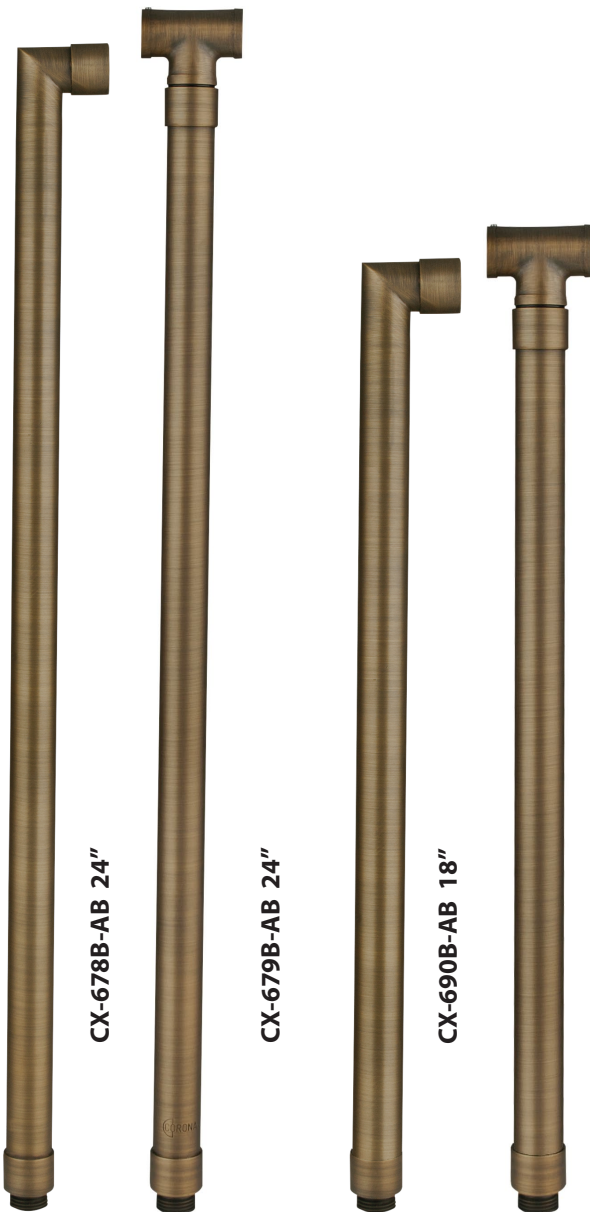

PRODUCT # : CL-518B-AB

•Directional Lights

•Cast Brass

Mounting Posts For Sign Light & Path Light Applications

- CX-678B-AB 24" Brass Single Head Post, **Antique Bronze**
- CX-679B-AB 24" Brass Double Head Post, **Antique Bronze**
- CX-690B-AB 18" Brass Single Head Post, **Antique Bronze**
- CX-693B-AB 18" Brass Double Head Post, **Antique Bronze**

•CX-718B-AB (Mounting Canopies pg 2) is required for sign light installation.