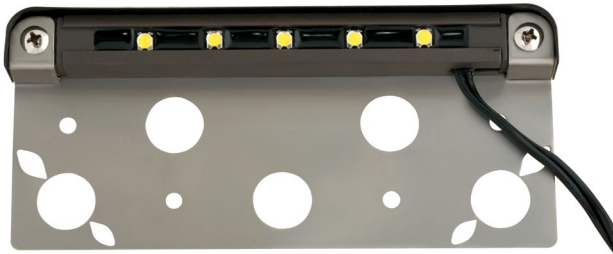

SPECIFICATION SHEET

PRODUCT # : CL-398-BZ

•Rail Lights

• Aluminum

Fixture Specifications:

Light Bar Housing: Cast aluminum. Removable bar for variety of uses.

Finish: BZ- Bronze.

Lighting Source: Integrated LED, five single cores, 2.5Watt, 140 Lumens, 3000 kelvin, 120° beam spread, 8-18 volt AC operating voltage, 20W Halogen equivalent, -4°F to +140°F ambient temperature.

Wiring: Fixture is prewired with a 10-ft 18-2 direct burial cord, pre-stripped for easy connection, wire connector sold separately. Universal connector (CX-839) and silicone filled wire nut (CX-854) are available from Corona Lighting.

Mounting Bracket: Stainless steel, glare shield, supplied with screws and anchor bolts. Breakoff corners for easy installation.

Electrical Notes: A remote 12V magnetic transformer is required, can be ordered from Corona Lighting, separately. Not for use with electronic transformer. Increasing voltage above 12 volts AC may decrease life of LED cores.

Applications: Retaining walls, Patios, Gazebos, Decks, Benches, Stairs, and Outdoors Living Spaces.

Dimensions: 7" X 3/4"

Warranty: 10 year warranty, with a rated life of 50,000 hours.

JOB INFORMATION

TYPE: _____ DATE: _____
JOB NAME & ADDRESS: _____
PRODUCT #: _____
TOTAL QUANTITY: _____
LAMP TYPE & WATTAGE: _____
TRANSFORMER: _____
CONTRACTOR: _____
SPECIFIER: _____