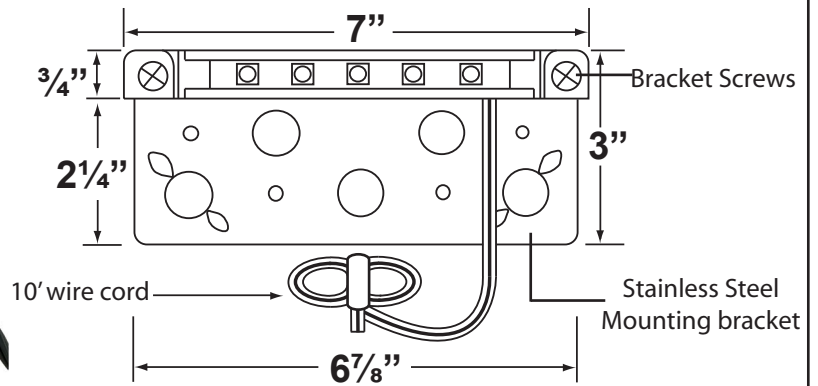

SPECIFICATION SHEET

PRODUCT # : CL-398-BZ

•Rail Lights

• Aluminum

Fixture Specifications:

Light Bar Housing: Cast aluminum. Removable bar for variety of uses.

Finish: BZ- Bronze.

Lighting Source: Integrated LED, five single cores, 2.5Watt, 140 Lumens, 3000 kelvin, 120° beam spread, 8-18 volt AC operating voltage, 20W Halogen equivalent, -4°F to +140°F ambient temperature.

Wiring: Fixture is prewired with a 10-ft 18-2 direct burial cord, pre-stripped for easy connection, wire connector sold separately. Universal connector (CX-839) and silicone filled wire nut (CX-854) are available from Corona Lighting.

Mounting Bracket: Stainless steel, glare shield, supplied with screws and anchor bolts. Breakoff corners for easy installation.

Electrical Notes: A remote 12V magnetic transformer is required, can be ordered from Corona Lighting, separately. Not for use with electronic transformer. Increasing voltage above 12 volts AC may decrease life of LED cores.

Applications: Retaining walls, Patios, Gazebos, Decks, Benches, Stairs, and Outdoors Living Spaces.

Dimensions: 7" X 3/4"

Warranty: 10 year warranty, with a rated life of 50,000 hours.

JOB INFORMATION

TYPE: _____ DATE: _____
JOB NAME & ADDRESS: _____
PRODUCT #: _____
TOTAL QUANTITY: _____
LAMP TYPE & WATTAGE: _____
TRANSFORMER: _____
CONTRACTOR: _____
SPECIFIER: _____