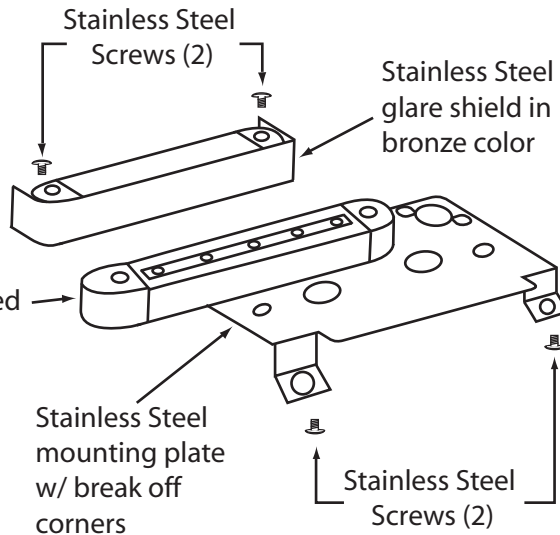

SPECIFICATION SHEET

PRODUCT # : CL-398-BZ

•Rail Lights

• Aluminum

Fixture Specifications:

Light Bar Housing: Cast aluminum. Removable bar for variety of uses.

Finish: BZ- Bronze.

Lighting Source: Integrated LED, five single cores, 2.5Watt, 140 Lumens, 3000 kelvin, 120° beam spread, 8-18 volt AC operating voltage, 20W Halogen equivalent, -4°F to +140°F ambient temperature.

Wiring: Fixture is prewired with a 10-ft 18-2 direct burial cord, pre-stripped for easy connection, wire connector sold separately. Universal connector (CX-839) and silicone filled wire nut (CX-854) are available from Corona Lighting.

Mounting Bracket: Stainless steel, glare shield, supplied with screws and anchor bolts. Breakoff corners for easy installation.

Electrical Notes: A remote 12V magnetic transformer is required, can be ordered from Corona Lighting, separately. Not for use with electronic transformer. Increasing voltage above 12 volts AC may decrease life of LED cores.

Applications: Retaining walls, Patios, Gazebos, Decks, Benches, Stairs, and Outdoors Living Spaces.

Dimensions: 7" X 3/4"

Warranty: 10 year warranty, with a rated life of 50,000 hours.

JOB INFORMATION

TYPE: _____ DATE: _____
JOB NAME & ADDRESS: _____
PRODUCT #: _____
TOTAL QUANTITY: _____
LAMP TYPE & WATTAGE: _____
TRANSFORMER: _____
CONTRACTOR: _____
SPECIFIER: _____