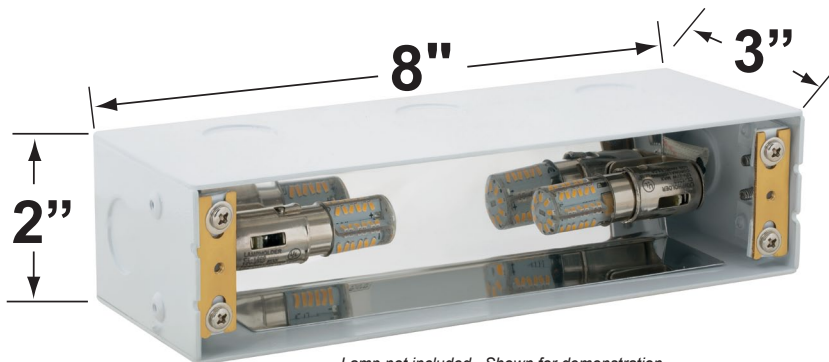

SPECIFICATION SHEET

PRODUCT # : CL-366B

•Brick Lights

•Solid Brass

Fixture Specifications:

Housing: Heavy Duty corrosion resistant galvanized steel with self-leveling adjustable bars.

Faceplate: Solid brass, fitted to housing with a silicone gasket.

Wiring: Fixture comes prewired with a 12 inch direct burial cord. Wire connector sold separately. Silicone filled wire nut (**CX-854**) is available from Corona Lighting.

Mounting: Recessed mount back box. Best used in concrete, brick and other masonry, with 3x 1/2" NPT inlets.

CX-878C-RC Copper, lensed faceplate with white acrylic lens.
Finish: Available in **RC-** Raw Copper

Cable Connector

CX-854 Direct Burial Silicone Filled Wire Nut, Tan

Mount Box

CX-733B Steel Mount Box

Lamp not included. Shown for demonstration.