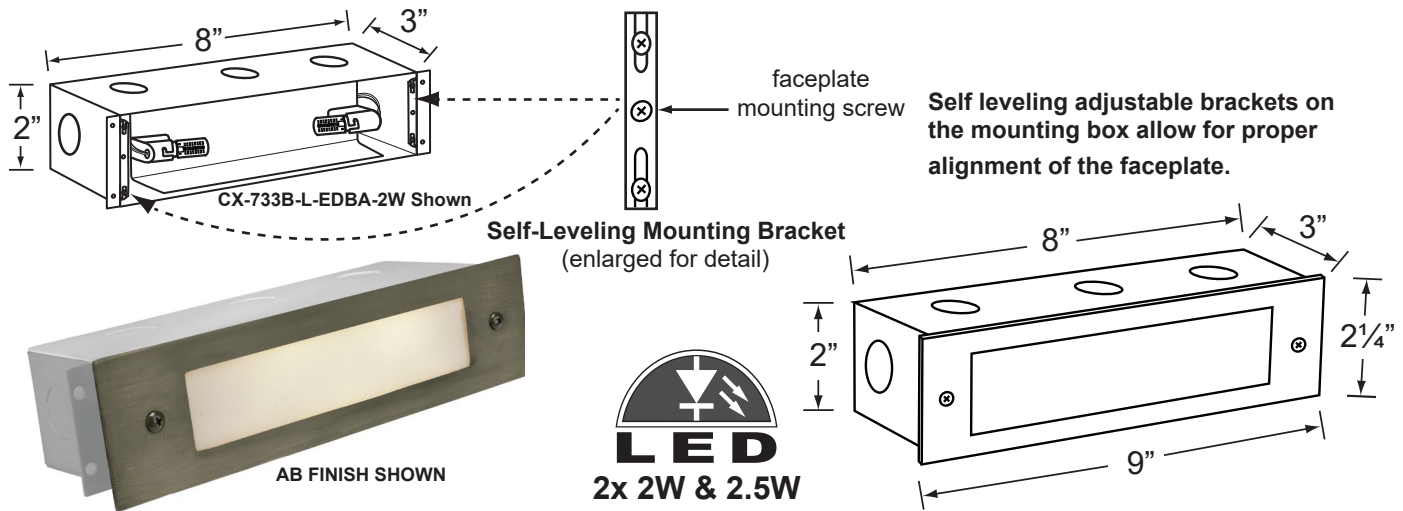

SPECIFICATION SHEET

PRODUCT # : CL-366B

•Brick Lights

•Solid Brass

Fixture Specifications:

Housing: Heavy Duty corrosion resistant galvanized steel with self-leveling adjustable bars.

Faceplate: Solid brass, fitted to housing with a silicone gasket.

Finish: Stamped brass available in **AB-** Antique Bronze, **GM-** Gun Metal and **SI-** Silver Plated. AB finish will vary due to artistic process. Also available in **BK, BZ, RC, RT, WH**

Lens: High impact white polycarbonate

Socket: Two S.C. Bayonet sockets, attached to aluminum reflector.

Lamp: Two 12V, S.C. Bayonet, 27W max. Available in 2xLED (2W & 2.5W) or without lamps. See the Lamp Guide below for more information.

Gasket: Silicone gasket, seals faceplate to housing. Providing weather tight protection.

Wiring: Fixture comes prewired with a 12 inch direct burial cord. Wire connector sold separately. Silicone filled wire nut (**CX-854**) is available from Corona Lighting.

Mounting: Recessed mount back box. Best used in concrete, brick and other masonry, with 3x 1/2" NPT inlets.

Electrical Notes: A remote 12V transformer is required. Options are available from Corona Lighting. Voltage range for LED lamps are 8V-21V.

Warranty: **AB, GM, SI, and RC-** Limited lifetime warranty on fixture housing and faceplate against manufacturer's defects.
BK, BZ, RT and WH- Five year warranty on fixture housing and faceplate against manufacturer's defects.

AVAILABLE LED LAMPS (Corona LED lamps have a five (5) year limited warranty against manufacturer's defects)

LAMP NUMBER	WATTS	BEAM		COLOR & TEMP.	RATED HOURS	HALOGEN EQUIVALENT
		SPREAD	LUMEN			
L-EDBA-2W	2	360°	200	2700K	25,000	20 Watt
L-EDBA-2.5W	2.5	180°	240	2700K	25,000	35 Watt
L-EDBA-2W-3K	2	360°	210	3000K	25,000	20 Watt
L-EDBA-2.5W-3K	2.5	180°	250	3000K	25,000	35 Watt
L-EDBA-AM*	2	360°	170	2000K	25,000	20 Watt

*AM- Amber color

For more additional Lamps, and accessories visit Coronalighting.com

JOB INFORMATION

TYPE: _____ DATE: _____

JOB NAME & ADDRESS:

PRODUCT #:

TOTAL QUANTITY:

LAMP TYPE & WATTAGE:

TRANSFORMER:

CONTRACTOR:

SPECIFIER:

• If you are ordering LED lamps you should follow the format below:

• CL - **product #** - **color** - **lamp** - **wattage**
CL - **366B** - **AB** - **L-EDBA** - **2W-3K**

Example: CL-366B-AB-L-EDBA-2W-3K

• Corona Lighting reserves the right to make any change and/or improvement to the design and construction of this fixture without further notification.