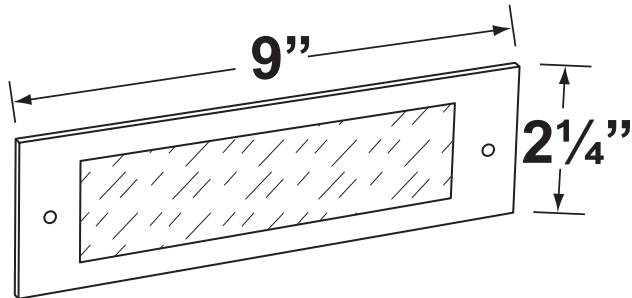

ACCESSORIES SHEET

PRODUCT # : CL-366B

•Brick Lights

•Solid Brass

Faceplates

CX-878B Brass, lensed faceplate with white acrylic lens.
Finishes: **AB-** Antique Bronze, **GM-** Gun Metal, and **SI-** Silver Plated

CX-878 Aluminum, lensed faceplate with white acrylic lens.
Finishes: Available in **BK-** Black, **BZ-** Bronze, **RT-** Rust, and **WH-** White

CX-878C-RC Copper, lensed faceplate with white acrylic lens.
Finish: Available in **RC-** Raw Copper