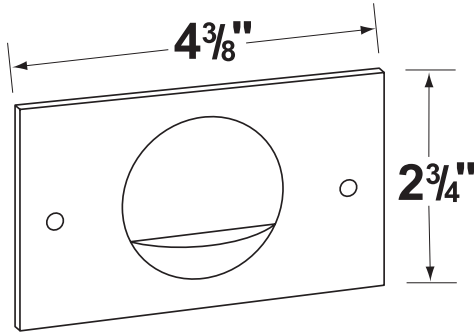

PRODUCT # : CL-362B-AB

• Step Light

• Steel & Brass

Faceplates

CX-874B-AB Brass, eyelid faceplate with white acrylic lens

Stamped brass available in **AB**-Antique Bronze. AB finish will vary due to artistic process. Also available in:
Aluminum: **BK**-Black, **BZ**-Bronze, **RT**- Rust or **WH**-White
Stamped Metal: **GM**-Gun Metal, **OC**-old Copper, **RC**- Raw Copper, **SI**- Silver