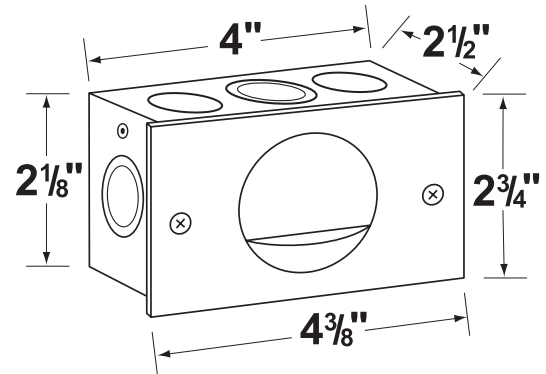

SPECIFICATION SHEET

PRODUCT # : CL-362B-AB

• Step Light

• Steel & Brass

Fixture Specifications:

1. **Housing:** White powder coated steel mount box with S.C. Bayonet Socket
2. **Faceplate:** Stamped brass available in **AB**- Antique Bronze. AB finish will vary due to artistic process. Also in: Aluminum: **BK**-Black, **BZ**-Bronze, **RT**- Rust or **WH**-White
   Stamped Metal: **GM**-Gun Metal, **OC**-old Copper, **RC**- Raw Copper, **SI**- Silver
3. **Lens:** High impact white polycarbonate lens
   Lens is secured and sealed to faceplate.
4. **Socket:** Top grade, fixed S.C. Bayonet socket.
5. **Lamp:** 12V, S.C. Bayonet, 18W max.
   Available in LED (2W & 2.5W) or without lamp.
   See the Lamp Guide below for more information.
6. **Gasket:** Silicone gasket providing water-tight protection.

1. **Wiring:** Fixture comes prewired with a 12 inch direct burial cord. Wire connector sold separately. Silicone filled wire nut (**CX-854**) are available from Corona Lighting.
2. **Mounting:** Recessed box to mount into concrete, brick or masonry. Outdoor use only.
3. **Electrical Notes:** A remote 12V transformer is required. Options are available from Corona Lighting. Voltage range for LED lamps are 8V-21V.
4. **Warranty:** **AB, GM, OC, SI, and RC**- Limited lifetime warranty on fixture housing and faceplate against manufacturer's defects.
   BK, BZ, RT and WH- Five year warranty on fixture housing and faceplate against manufacturer's defects.

AVAILABLE LED LAMPS (Corona LED lamps have a five (5) year limited warranty against manufacturer's defects)

LAMP NUMBER	WATTS	BEAM		COLOR & TEMP.	RATED HOURS	HALOGEN EQUIVALENT
		SPREAD	LUMEN			
L-EDBA-2W	2	360°	200	2700K	25,000	20 Watt
L-EDBA-2.5W	2.5	180°	240	2700K	25,000	35 Watt
L-EDBA-2W-3K	2	360°	210	3000K	25,000	20 Watt
L-EDBA-2.5W-3K	2.5	180°	250	3000K	25,000	35 Watt
L-EDBA-AM*	2	360°	170	2000K	25,000	20 Watt

*AM- Amber color

For more additional Lamps, and accessories visit Coronalighting.com

JOB INFORMATION

TYPE: DATE:

JOB NAME & ADDRESS:

PRODUCT #:

TOTAL QUANTITY:

LAMP TYPE & WATTAGE:

TRANSFORMER:

CONTRACTOR:

SPECIFIER:

• If you are ordering LED lamps you should follow the format below:

• **CL** - **product #** - **color** - **lamp** - **wattage**
CL - 362B - AB - L-EDBA - 2W-3K

Example: CL-362B-GM-L-EDBA-2W-3K

• Corona Lighting reserves the right to make any change and/or improvement to the design and construction of this fixture without further notification.