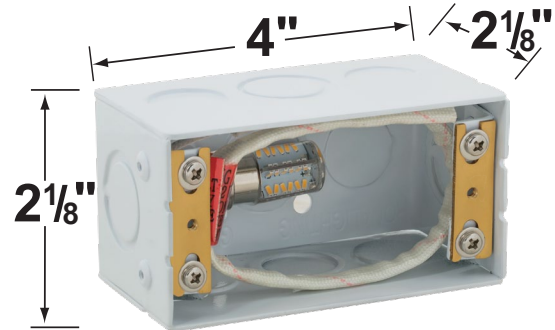

Mount Box

CX-731 Steel Mount Box, **No Lamp**

Lamp not included. Shown for demonstration.