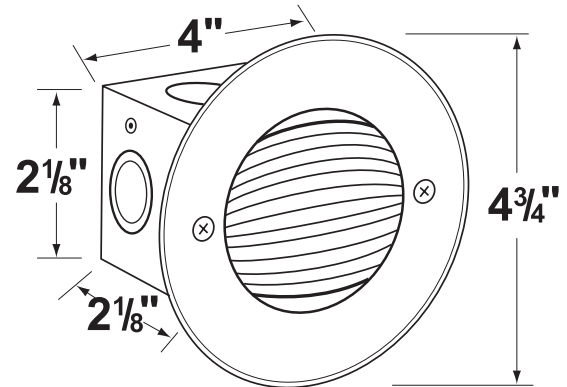

AVAILABLE LED LAMPS (Corona LED lamps have a five (5) year limited warranty against manufacturer's defects)

LAMP NUMBER	WATTS	BEAM		COLOR & TEMP.	RATED HOURS	HALOGEN EQUIVALENT
		SPREAD	LUMEN			
L-EDBA-2W	2	360°	200	2700K	25,000	20 Watt
L-EDBA-2.5W	2.5	180°	240	2700K	25,000	35 Watt
L-EDBA-2W-3K	2	360°	210	3000K	25,000	20 Watt
L-EDBA-2.5W-3K	2.5	180°	250	3000K	25,000	35 Watt
L-EDBA-AM*	2	360°	170	2000K	25,000	20 Watt

*AM- Amber color

For more additional Lamps, and accessories visit Coronalighting.com

JOB INFORMATION

TYPE: DATE:

JOB NAME & ADDRESS:

PRODUCT #:

TOTAL QUANTITY:

LAMP TYPE & WATTAGE:

TRANSFORMER:

CONTRACTOR:

SPECIFIER:

• If you are ordering LED lamps you should follow the format below:

• CL - **product #** - **color** - **lamp** - **wattage**
CL - 359 - BK - L-EDBA - 2W-3K

Example: CL-359-BK-L-EDBA-2W-3K

• Corona Lighting reserves the right to make any change and/or improvement to the design and construction of this fixture without further notification.