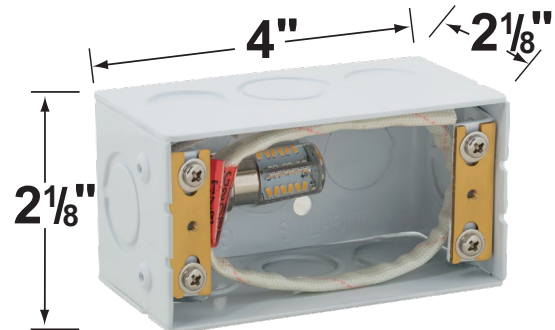

Mount Box

CX-731 Steel Mount Box, No Lamp

Lamp not included. Shown for demonstration.