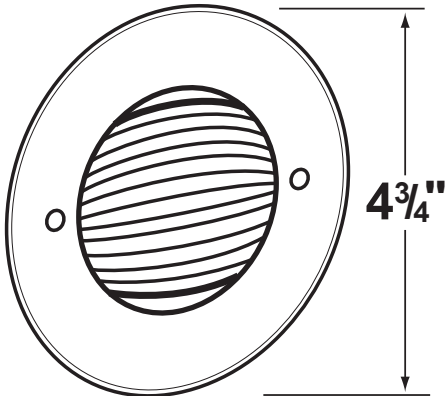

ACCESSORIES SHEET

PRODUCT # : CL-359

• Step Light

• Steel & Plated

Faceplates

CX-871 Steel Guard Face Plate with Frosted Glass Lens

Finishes: **BK**- Black, **BZ**- Bronze, **WH**- White, **PB**- Polished Brass, **CU**- Copper Plated