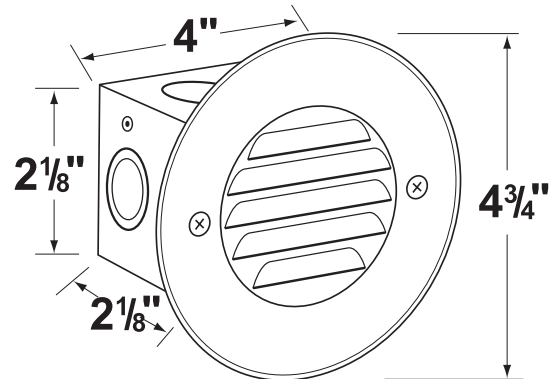

AVAILABLE LED LAMPS (Corona LED lamps have a five (5) year limited warranty against manufacturer's defects)

LAMP NUMBER	WATTS	BEAM		COLOR & TEMP.	RATED HOURS	HALOGEN EQUIVALENT
		SPREAD	LUMEN			
L-EDBA-2W	2	360°	200	2700K	25,000	20 Watt
L-EDBA-2.5W	2.5	180°	240	2700K	25,000	35 Watt
L-EDBA-2W-3K	2	360°	210	3000K	25,000	20 Watt
L-EDBA-2.5W-3K	2.5	180°	250	3000K	25,000	35 Watt
L-EDBA-AM*	2	360°	170	2000K	25,000	20 Watt

*AM- Amber color

For more additional Lamps, and accessories visit Coronalighting.com

JOB INFORMATION

TYPE: DATE:

JOB NAME & ADDRESS:

PRODUCT #:

TOTAL QUANTITY:

LAMP TYPE & WATTAGE:

TRANSFORMER:

CONTRACTOR:

SPECIFIER:

• If you are ordering LED lamps you should follow the format below:

• CL - **product #** - **color** - **lamp** - **wattage**
CL - 357 - PB - L-EDBA - 2W-3K

Example: CL-357-PB-L-EDBA-2W-3K

• Corona Lighting reserves the right to make any change and/or improvement to the design and construction of this fixture without further notification.