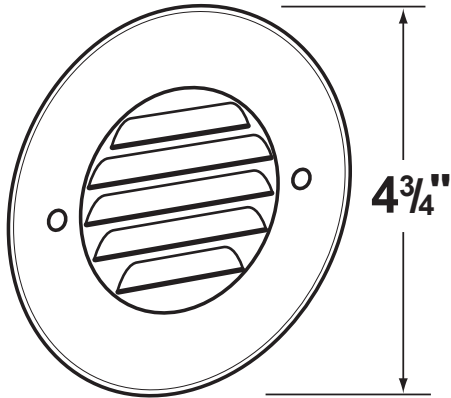

ACCESSORIES SHEET

PRODUCT # : CL-357

• Step Light

• Steel & Plated

Faceplates

CX-869 Steel Louver Face Plate with Frosted Glass Lens

Finishes: **BK**- Black, **BZ**- Bronze, **WH**- White, **PB**- Polished Brass