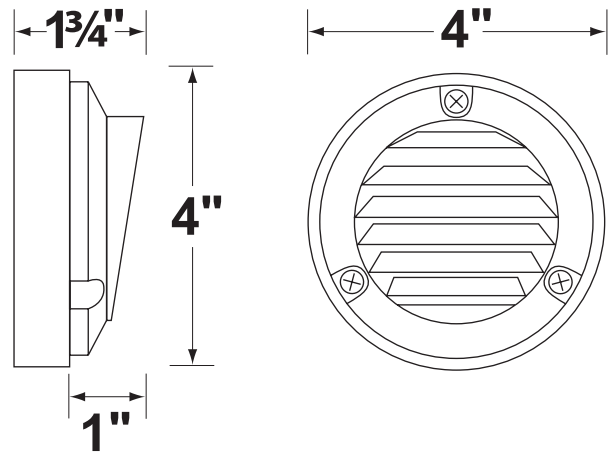

AVAILABLE LED LAMPS (Corona LED lamps have a five (5) year limited warranty against manufacturer's defects)

LAMP NUMBER	WATTS	BEAM		COLOR & TEMP.	RATED HOURS	HALOGEN EQUIVALENT
		SPREAD	LUMEN			
L-EDT5-1.5W	1.5	180°	120	2700K	12,000	10 Watt

JOB INFORMATION

TYPE: _____ DATE: _____

JOB NAME & ADDRESS: _____

PRODUCT #: _____

TOTAL QUANTITY: _____

LAMP TYPE & WATTAGE: _____

TRANSFORMER: _____

CONTRACTOR: _____

SPECIFIER: _____

• If you are ordering LED lamps you should follow the format below:

• CL - **product #** - **color** - **lamp** - **wattage**
CL - 352 - BK - L-EDT5 - 1.5W

Example: CL-352-BK-L-EDT5-1.5W

• Corona Lighting reserves the right to make any change and/or improvement to the design and construction of this fixture without further notification.