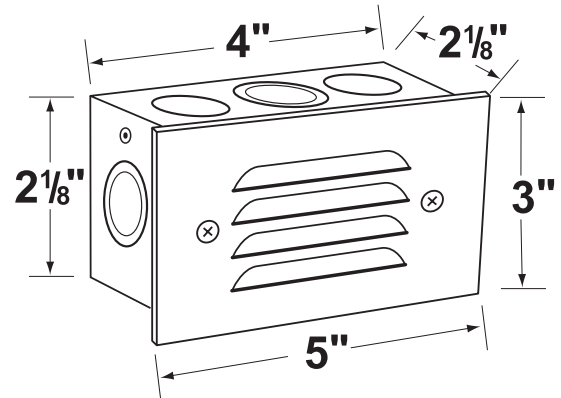

AVAILABLE LED LAMPS (Corona LED lamps have a five (5) year limited warranty against manufacturer's defects)

LAMP NUMBER	WATTS	BEAM		COLOR & TEMP.	RATED HOURS	HALOGEN EQUIVALENT
		SPREAD	LUMEN			
L-EDBA-2W	2	360°	200	2700K	25,000	20 Watt
L-EDBA-2.5W	2.5	180°	240	2700K	25,000	35 Watt
L-EDBA-2W-3K	2	360°	210	3000K	25,000	20 Watt
L-EDBA-2.5W-3K	2.5	180°	250	3000K	25,000	35 Watt
L-EDBA-AM*	2	360°	170	2000K	25,000	20 Watt

*AM- Amber color

For more additional Lamps, and accessories visit Coronalighting.com

JOB INFORMATION

TYPE: DATE:

JOB NAME & ADDRESS:

PRODUCT #:

TOTAL QUANTITY:

LAMP TYPE & WATTAGE:

TRANSFORMER:

CONTRACTOR:

SPECIFIER:

• If you are ordering LED lamps you should follow the format below:

• CL - **product #** - **color** - **lamp** - **wattage**
CL - 351 - BZ - L-EDBA - 2W-3K

Example: CL-351-BZ-L-EDBA-2W-3K

• Corona Lighting reserves the right to make any change and/or improvement to the design and construction of this fixture without further notification.