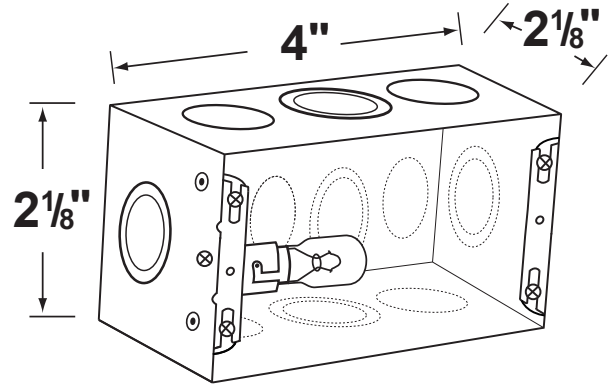

Mount Box

CX-731 Steel Back Box **No Lamp**