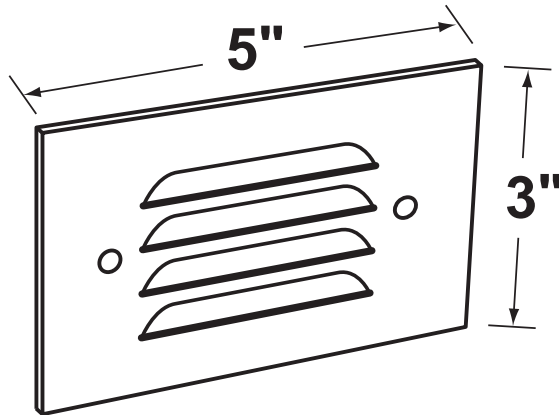

ACCESSORIES SHEET

PRODUCT # : CL-351

• Step Light

• Steel

Faceplates

CX-867 4 Louver Faceplate with Clear Acrylic Lens.

Finishes: Aluminum: **BK**- Black, **BZ**- Bronze, or **WH**- White
Steel: **PB**-Polish Brass Plated or **SI**-Silver