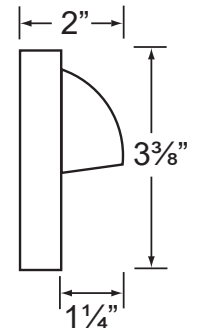

AVAILABLE LED LAMPS (Corona LED lamps have a five (5) year limited warranty against manufacturer's defects)

LAMP NUMBER	WATTS	BEAM		COLOR & TEMP.	RATED HOURS	HALOGEN EQUIVALENT
		SPREAD	LUMEN			
L-EDT3-2W	2	360°	200	2700K	25,000	20 Watt
L-EDT3-2.5W	2.5	180°	240	2700K	25,000	35 Watt
L-EDT3-2W-3K	2	360°	210	3000K	25,000	20 Watt
L-EDT3-2.5W-3K	2.5	180°	250	3000K	25,000	35 Watt
L-EDT3-AM*	2	360°	170	2000K	25,000	20 Watt

* AM- Amber color
For more additional Lamps, and accessories visit Coronalighting.com

JOB INFORMATION

TYPE: DATE:

JOB NAME & ADDRESS:

PRODUCT #:

TOTAL QUANTITY:

LAMP TYPE & WATTAGE:

TRANSFORMER:

CONTRACTOR:

SPECIFIER:

• If you are ordering LED lamps you should follow the format below:

• **CL** - **product #** - **lamp** - **wattage**

Example: CL-343B-SI-L-EDT3-2W-3K

CL - 343B-SI - L-EDT3 - 2W-3K

• Corona Lighting reserves the right to make any change and/or improvement to the design and construction of this fixture without further notification.