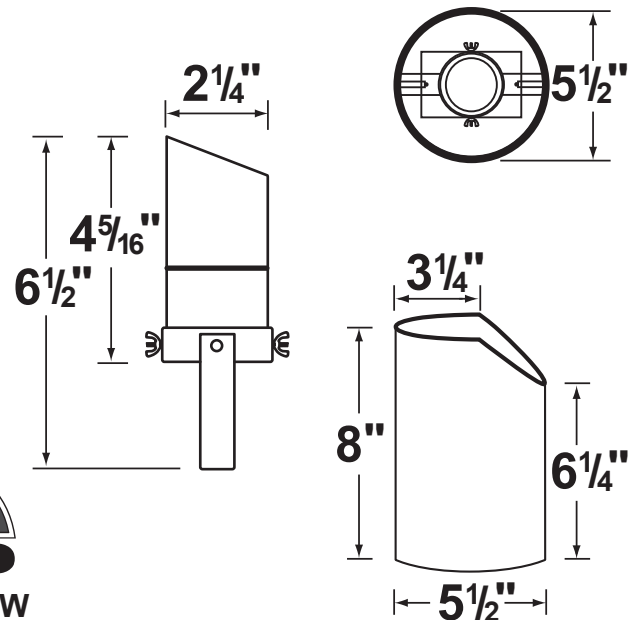

SPECIFICATION SHEET

PRODUCT # : CL-334-SS

• Well Lights

• Stainless Steel

Fixture Specifications:

Housing: Adjustable solid stainless steel fixture, suspended inside a reversible PVC sleeve with both flat and angle-cut options on either end.

Finish : **SS- Stainless Steel.**
Also available in **BR- Natural Brass.**
PVC sleeve available only in Black.

Lens: Clear, tempered and heat resistant glass.

Socket: Top grade ceramic bi-pin socket with retension clip.

Lamp: 12V, MR-16, 50W max.
Available in LED (3.5W & 5W) or without lamp.
See the Lamp Guide below for more information.

Gasket: Silicone "O" ring seals faceplate to housing providing weather tight protection.

Wiring: Fixture is prewired with a 3ft 18-2 SJT-W direct burial cord. Wire connector sold separately. Silicone filled wire nut (**CX-854**) is available from Corona Lighting.

Mounting: In-ground direct burial or concrete encasement. Use gravel for proper drainage. Angle cut end required when fixture is installed 3" above the ground.

Electrical Notes: A remote 12V transformer is required. Options are available from Corona Lighting. Voltage range for LED lamps are 9V-17V. Proper grease/lubricant is suggested on threaded parts during installation process.

Warranty: Limited lifetime warranty on brass fixture against manufacturer's defects.

3.5W and 5W

AVAILABLE LED LAMPS (Corona LED lamps have a five (5) year limited warranty against manufacturer's defects)

LAMP NUMBER	WATTS	BEAM		COLOR & TEMP.	RATED HOURS	HALOGEN EQUIVALENT
		SPREAD	LUMEN			
L-ED16-3W-SP	3.5	15° Spot	270	2700K	50,000	25 Watt
L-ED16-3W-FL	3.5	45° Flood	270	2700K	50,000	25 Watt
L-ED16-3W-WF	3.5	60° Wide Flood	270	2700K	50,000	25 Watt
L-ED16-5W-SP	5	15° Spot	350	2700K	50,000	40 Watt
L-ED16-5W-FL	5	45° Flood	350	2700K	50,000	40 Watt
L-ED16-5W-WF	5	60° Wide Flood	350	2700K	50,000	40 Watt
L-ED16-COB5W-SP	5	15° Spot	450	2700K	50,000	50 Watt
L-ED16-COB5W-FL	5	38° Flood	450	2700K	50,000	50 Watt
L-ED16-COB5W-WF	5	60° Wide Flood	450	2700K	50,000	50 Watt
L-ED16-COB5W-SP3K	5	15° Spot	470	3000K	50,000	50 Watt
L-ED16-COB5W-FL3K	5	38° Flood	470	3000K	50,000	50 Watt
L-ED16-COB5W-WF3K	5	60° Wide Flood	470	3000K	50,000	50 Watt

■ Single color MR-16 LED available in AMBER, BLUE, GREEN, PURPLE, RED and VIOLET

JOB INFORMATION

TYPE: _____ DATE: _____

JOB NAME & ADDRESS: _____

PRODUCT #: _____

TOTAL QUANTITY: _____

LAMP TYPE & WATTAGE: _____

TRANSFORMER: _____

CONTRACTOR: _____

SPECIFIER: _____

• When ordering LED lamp with a fixture your part number should follow the format below:

• CL - product # - lamp - wattage - lamp angle

CL - 334-SS - L-ED16 - 5W - FL

Example: CL-334-SS-L-ED16-5W-FL

• Corona Lighting reserves the right to make any change and/or improvement to the design and construction of this fixture without further notification.