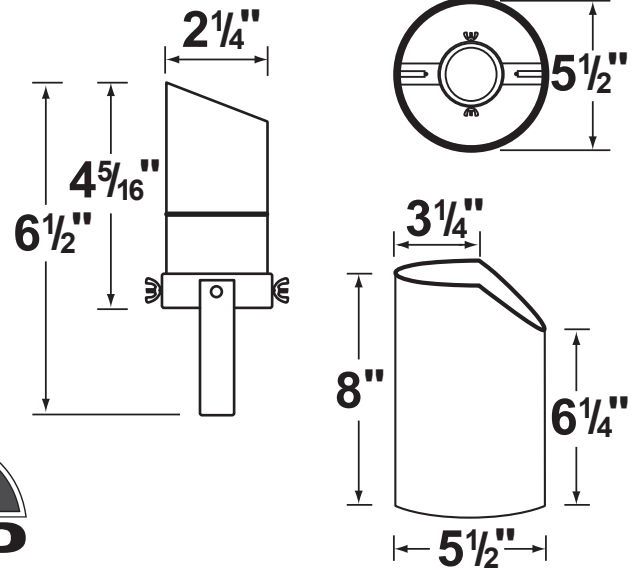

SPECIFICATION SHEET

PRODUCT # : CL-334-BR

• Well Lights

• Solid Brass

Fixture Specifications:

Housing: Adjustable solid brass fixture, suspended inside a reversible PVC sleeve with both flat and angle-cut options on either end.

Finish : **BR- Natural Brass.**
Also available in **SS- Stainless Steel.**
PVC sleeve available only in Black.

Lens: Clear, tempered and heat resistant glass.

Socket: Top grade ceramic bi-pin socket with retension clip.

Lamp: 12V, MR-16, 50W max.
Available in LED (3.5W & 5W) or without lamp.
See the Lamp Guide below for more information.

Gasket: Silicone "O" ring seals faceplate to housing providing weather tight protection.

Wiring: Fixture is prewired with a 3ft 18-2 SJT-W direct burial cord. Wire connector sold separately. Silicone filled wire nut (**CX-854**) is available from Corona Lighting.

Mounting: In-ground direct burial or concrete encasement. Use gravel for proper drainage. Angle cut end required when fixture is installed 3" above the ground.

Electrical Notes: A remote 12V transformer is required. Options are available from Corona Lighting. Voltage range for LED lamps are 9V-17V. Proper grease/lubricant is suggested on threaded parts during installation process.

Warranty: Limited lifetime warranty on brass fixture against manufacturer's defects.

LED
3.5W and 5W

AVAILABLE LED LAMPS (Corona LED lamps have a five (5) year limited warranty against manufacturer's defects)

LAMP NUMBER	WATTS	BEAM		COLOR & TEMP.	RATED HOURS	HALOGEN EQUIVALENT
		SPREAD	LUMEN			
L-ED16-3W-SP	3.5	15° Spot	270	2700K	50,000	25 Watt
L-ED16-3W-FL	3.5	45° Flood	270	2700K	50,000	25 Watt
L-ED16-3W-WF	3.5	60° Wide Flood	270	2700K	50,000	25 Watt
L-ED16-5W-SP	5	15° Spot	350	2700K	50,000	40 Watt
L-ED16-5W-FL	5	45° Flood	350	2700K	50,000	40 Watt
L-ED16-5W-WF	5	60° Wide Flood	350	2700K	50,000	40 Watt
L-ED16-COB5W-SP	5	15° Spot	450	2700K	50,000	50 Watt
L-ED16-COB5W-FL	5	38° Flood	450	2700K	50,000	50 Watt
L-ED16-COB5W-WF	5	60° Wide Flood	450	2700K	50,000	50 Watt
L-ED16-COB5W-SP3K	5	15° Spot	470	3000K	50,000	50 Watt
L-ED16-COB5W-FL3K	5	38° Flood	470	3000K	50,000	50 Watt
L-ED16-COB5W-WF3K	5	60° Wide Flood	470	3000K	50,000	50 Watt

■ Single color MR-16 LED available in AMBER, BLUE, GREEN, PURPLE, RED and VIOLET

JOB INFORMATION

TYPE: DATE:

JOB NAME & ADDRESS:

PRODUCT #:

TOTAL QUANTITY:

LAMP TYPE & WATTAGE:

TRANSFORMER:

CONTRACTOR:

SPECIFIER:

• When ordering LED lamp with a fixture your part number should follow the format below:

• CL - product # - lamp - wattage - lamp angle

CL - 334-BR - L-ED16 - 5W - FL

Example: CL-334-BR-L-ED16-5W-FL

• Corona Lighting reserves the right to make any change and/or improvement to the design and construction of this fixture without further notification.