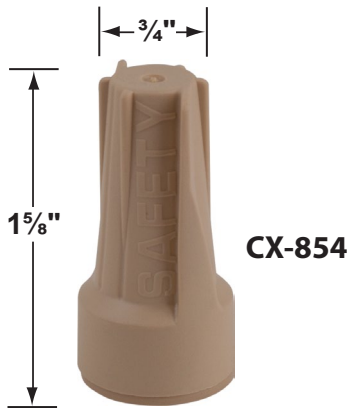

PRODUCT # : CL-334-BR

• Well Lights

• Solid Brass

Cable Connector

CX-854 Direct Burial Silicone Filled Wire Nut, Tan