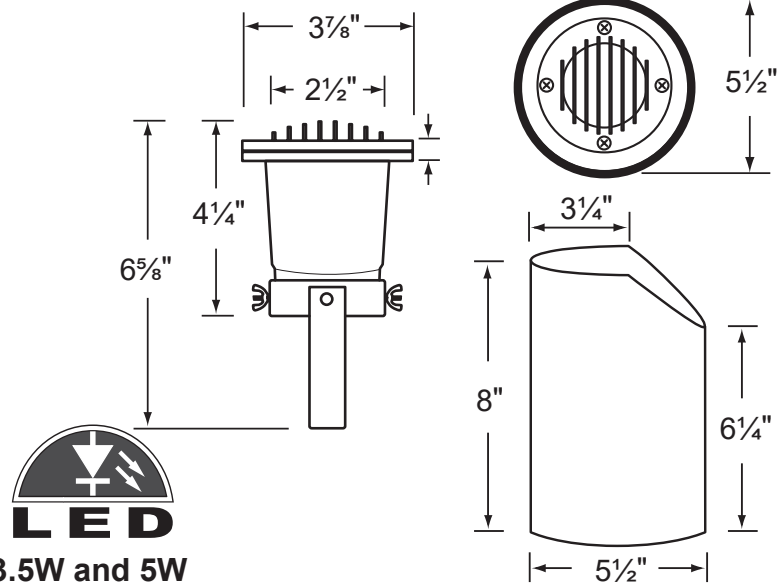

SPECIFICATION SHEET

PRODUCT # : CL-333-BR

• Well Lights

• Solid Brass

Fixture Specifications:

Housing: Solid Brass adjustable fixture, suspended inside areversible PVC sleeve with both flat and angle-cut options on either end.

Finish : **BR- Natural Brass.**
Also available in **Aluminum BK-Black**, and Composite in **NM- Black** finishes.

Lens: Clear, tempered and heat resistant convex glass. Extra flat lens included.

Socket: Top grade ceramic bi-pin socket with retention clip.

Lamp: 12V, MR-16, 50W max.
Available in LED (3.5W & 5W) or without lamp.
See the Lamp Guide below for more information.

Gasket: Silicone "O" ring seals faceplate to housing providing weather tight protection.

Wiring:

Fixture is prewired with a 3ft 18-2 SJT-W direct burial cord. Wire connector available seperately. Silicone filled wire nut (**CX-854**) may be ordered to Corona Lighting.

Mounting:

In-ground direct burial or concrete encasement.

Electrical Notes:

A remote 12V transformer is required. Options are available from Corona Lighting. Voltage range for LED lamps are 9V-17V. Proper grease/lubricant is suggested on threaded parts during installation process.

Warranty:

Limited lifetime warranty on solid brass fixture against manufacturer's defects.

AVAILABLE LED LAMPS (Corona LED lamps have a five (5) year limited warranty against manufacturer's defects)

LAMP NUMBER	WATTS	BEAM		COLOR & TEMP.	RATED HOURS	HALOGEN EQUIVALENT
		SPREAD	LUMEN			
L-ED16-3W-SP	3.5	15° Spot	270	2700K	50,000	25 Watt
L-ED16-3W-FL	3.5	45° Flood	270	2700K	50,000	25 Watt
L-ED16-3W-WF	3.5	60° Wide Flood	270	2700K	50,000	25 Watt
L-ED16-5W-SP	5	15° Spot	350	2700K	50,000	40 Watt
L-ED16-5W-FL	5	45° Flood	350	2700K	50,000	40 Watt
L-ED16-5W-WF	5	60° Wide Flood	350	2700K	50,000	40 Watt
L-ED16-COB5W-SP	5	15° Spot	450	2700K	50,000	50 Watt
L-ED16-COB5W-FL	5	38° Flood	450	2700K	50,000	50 Watt
L-ED16-COB5W-WF	5	60° Wide Flood	450	2700K	50,000	50 Watt
L-ED16-COB5W-SP3K	5	15° Spot	470	3000K	50,000	50 Watt
L-ED16-COB5W-FL3K	5	38° Flood	470	3000K	50,000	50 Watt
L-ED16-COB5W-WF3K	5	60° Wide Flood	470	3000K	50,000	50 Watt

■ Single color MR-16 LED available in AMBER, BLUE, GREEN, PURPLE, RED and VIOLET

JOB INFORMATION

TYPE: DATE:

JOB NAME & ADDRESS:

PRODUCT #:

TOTAL QUANTITY:

LAMP TYPE & WATTAGE:

TRANSFORMER:

CONTRACTOR:

SPECIFIER:

• When ordering LED lamp with a fixture your part number should follow the format below:

• CL - product # - lamp - wattage - lamp angle

CL - 333-BR - L-ED16 - 5W - FL

Example: CL-333-BR-L-ED16-5W-FL

• Corona Lighting reserves the right to make any change and/or improvement to the design and construction of this fixture without further notification.