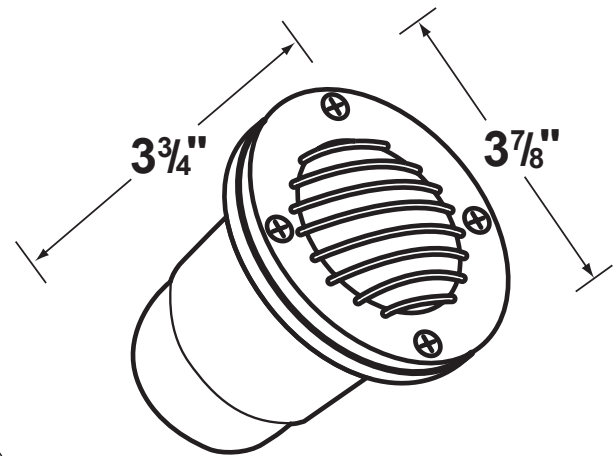

SPECIFICATION SHEET

PRODUCT # : CL-326-BK

• Well Lights

• Aluminum

Fixture Specifications:

Housing: Die-cast aluminum

Finish : Polyester UV powder coated, in **BK-Black**. Also available in **BR- Natural Brass**, and Composite housing in **NM- Black** finish.

Lens: Clear, tempered and heat resistant convex glass. Extra flat lens included.

Socket: Top grade ceramic bi-pin socket with retention clip.

Lamp: 12V, MR-16, 50W max. Available in LED (3.5W & 5W) or without lamp. See the Lamp Guide below for more information.

Gasket: Silicone "O" ring seals faceplate to housing providing weather tight protection.

Wiring: Fixture is prewired with a 3ft 18-2 SJT-W direct burial cord. Wire connector available separately. Silicone filled wire nut (**CX-854**) may be ordered to Corona Lighting.

Mounting: In-ground direct burial or concrete encasement.

Electrical Notes: A remote 12V transformer is required. Options are available from Corona Lighting. Voltage range for LED lamps are 9V-17V. Proper grease/lubricant is suggested on threaded parts during installation process.

Warranty: Limited one (1) year warranty on aluminum fixture against manufacturer's defects.

3.5W and 5W

AVAILABLE LED LAMPS (Corona LED lamps have a five (5) year limited warranty against manufacturer's defects)

LAMP NUMBER	WATTS	BEAM		COLOR & TEMP.	RATED HOURS	HALOGEN EQUIVALENT
		SPREAD	LUMEN			
L-ED16-3W-SP	3.5	15° Spot	270	2700K	50,000	25 Watt
L-ED16-3W-FL	3.5	45° Flood	270	2700K	50,000	25 Watt
L-ED16-3W-WF	3.5	60° Wide Flood	270	2700K	50,000	25 Watt
L-ED16-5W-SP	5	15° Spot	350	2700K	50,000	40 Watt
L-ED16-5W-FL	5	45° Flood	350	2700K	50,000	40 Watt
L-ED16-5W-WF	5	60° Wide Flood	350	2700K	50,000	40 Watt
L-ED16-COB5W-SP	5	15° Spot	450	2700K	50,000	50 Watt
L-ED16-COB5W-FL	5	38° Flood	450	2700K	50,000	50 Watt
L-ED16-COB5W-WF	5	60° Wide Flood	450	2700K	50,000	50 Watt
L-ED16-COB5W-SP3K	5	15° Spot	470	3000K	50,000	50 Watt
L-ED16-COB5W-FL3K	5	38° Flood	470	3000K	50,000	50 Watt
L-ED16-COB5W-WF3K	5	60° Wide Flood	470	3000K	50,000	50 Watt

■ Single color MR-16 LED available in AMBER, BLUE, GREEN, PURPLE, RED and VIOLET

JOB INFORMATION

TYPE: _____ DATE: _____

JOB NAME & ADDRESS: _____

PRODUCT #: _____

TOTAL QUANTITY: _____

LAMP TYPE & WATTAGE: _____

TRANSFORMER: _____

CONTRACTOR: _____

SPECIFIER: _____

• When ordering LED lamp with a fixture your part number should follow the format below:

• CL - product # - color - lamp - wattage - lamp angle

CL - 326 - BK - L-ED16 - 5W - FL

Example: CL-326-BK-L-ED16-5W-FL

• Corona Lighting reserves the right to make any change and/or improvement to the design and construction of this fixture without further notification.