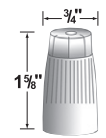

CX-854
DIRECT BURIAL
WIRENUT AVAILABLE