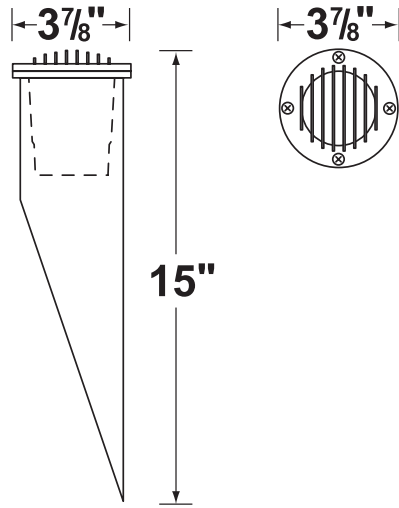

CL-303-SS

Product Specification Sheet

HOUSING: Solid stainless steel fixtures, mounted with tension clips inside a PVC sleeve, provides in-ground fixture support.

FINISH: **SS**-Natural Stainless Steel fixtures. PVC sleeve available in black only.

LENS: Clear, tempered, and heat resistant glass with silicone gasket.

See accessories & parts for special effect lenses, honeycomb louver and new frosted glass lens CX-380-FR.

LAMP TYPE: 12V, MR-16 halogen, 35W max.

See lamp guide for LED and color MR-16 lamps.

MOUNTING: In-ground direct burial or concrete encasement. Wire connector excluded.

WIRING: Fixture is prewired with a 3-foot pigtail of direct burial cable.

Tel: 800-727-9262
213-747-4500

Fax: 800-727-9957
213-747-3234

- Fixture is supplied with 20W MR-16 lamp.
- Remote 12 Volt transformer is required.
- See transformers and accessories for variety of options and choices.