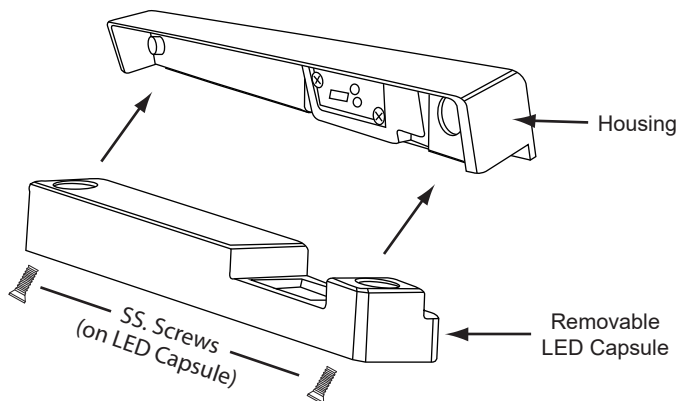

SPECIFICATION SHEET

PRODUCT # : CL-298-BZ-3K

•Rail Lights

• Aluminum

Fixture Specifications:

Light Bar Housing: Die-Cast Aluminum. Replaceable LED Capsule. Fully Potted.

Finish: BZ- Bronze.

Lighting Source: Integrated LED Strip (12 Chips), Wattage: 2W, beam. Spread: 120 Degree, Light Output: 110 Lumens, Color Temperature: **3000K** Cool White. Operating Voltage: 9-17V AC. CRI: RA >85. Halogen Equivalent: 20W. Ambient Operating Temperature: -4° F - 122° F

Features: IP65. Suitable for Damp Locations. Rated for Outdoor. Dimmable with magnetic transformers.

Dimensions: 7" X 7/8"

Warranty: 10 year warranty, with a rated life of 50,000 hours.

Wiring: Fixture is prewired with a 10-ft 18-2 direct burial cord, pre-stripped for easy connection, wire connector sold separately. Universal connector (**CX-839**), silicone filled wire nut (**CX-854**) or quick locking wire connector (**CX-LOC**) are available from Corona Lighting.

Mounting Brackets: Stainless Steel Mounting Bracket is removable for further applications. Break off corners for easy installation. Additional shorter Mounting Brackets (Small and "L" Shape) provided. Supplied with Wall Anchors and Screws.

Applications: Retaining walls, Patios, Gazebos, Decks, Benches, Stairs, and Outdoors Living Spaces.

Replaceable LED Capsule

LED Capsule, is attached to the housing with two S.S. screws, making it simple to remove and install.