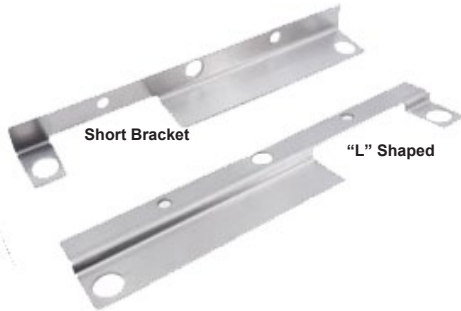

SPECIFICATION SHEET

PRODUCT # : CL-298-BZ-3K

•Rail Lights

• Aluminum

Fixture Specifications:

Light Bar Housing: Die-Cast Aluminum. Replaceable LED Capsule. Fully Potted.

Finish: BZ- Bronze.

Lighting Source: Integrated LED Strip (12 Chips), Wattage: 2W, beam. Spread: 120 Degree, Light Output: 110 Lumens, Color Temperature: **3000K** Cool White. Operating Voltage: 9-17V AC. CRI: RA >85. Halogen Equivalent: 20W. Ambient Operating Temperature: -4° F - 122° F

Mounting Brackets: Stainless Steel Mounting Bracket is removable for further applications. Break off corners for easy installation. Additional shorter Mounting Brackets (Small and "L" Shape) provided. Supplied with Wall Anchors and Screws.

SPECIFIER:

ACCESSORIES SHEET

PRODUCT # : CL-298-BZ-3K

•Rail Lights

•Aluminum

INCLUDED

Stainless Steel Brackets

Wall Anchors