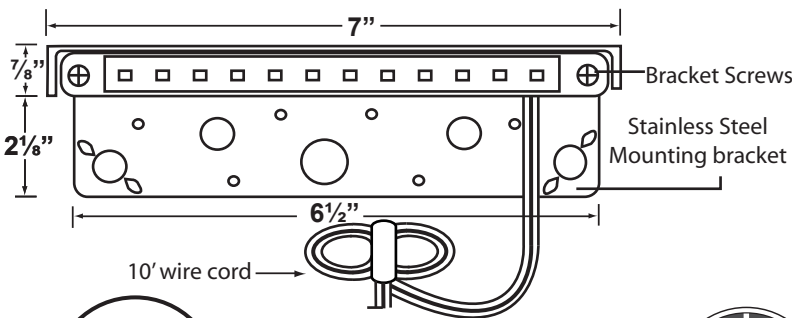

Light Bar Housing: Die-Cast Aluminum. Replaceable LED Capsule. Fully Potted.

Finish: BZ- Bronze.

Lighting Source: Integrated LED Strip (12 Chips), Wattage: 2W, beam. Spread: 120 Degree, Light Output: 110 Lumens, Color Temperature: **3000K** Cool White. Operating Voltage: 9-17V AC. CRI: RA >85. Halogen Equivalent: 20W. Ambient Operating Temperature: -4° F - 122° F

Features: IP65. Suitable for Damp Locations. Rated for Outdoor. Dimmable with magnetic transformers.

Dimensions: 7" X 7/8"

Warranty: 10 year warranty, with a rated life of 50,000 hours.

Wiring: Fixture is prewired with a 10-ft 18-2 direct burial cord, pre-stripped for easy connection, wire connector sold separately. Universal connector (**CX-839**), silicone filled wire nut (**CX-854**) or quick locking wire connector (**CX-LOC**) are available from Corona Lighting.

Mounting Brackets: Stainless Steel Mounting Bracket is removable for further applications. Break off corners for easy installation. Additional shorter Mounting Brackets (Small and "L" Shape) provided. Supplied with Wall Anchors and Screws.

Electrical Notes: A remote 12V magnetic transformer is required, can be ordered from Corona Lighting, separately. Not for use with electronic transformer. Increasing voltage above 12 volts AC may decrease life of LED chips.

Applications: Retaining walls, Patios, Gazebos, Decks, Benches, Stairs, and Outdoors Living Spaces.