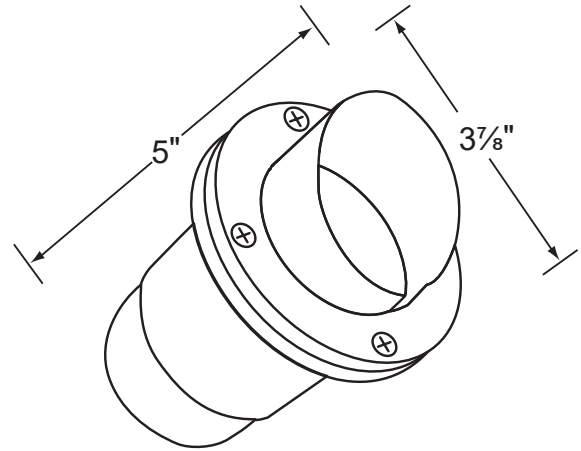

### Fixture Specifications:

- Housing:** Cast Brass
- Finish :** **AB- Antique Bronze**, Faceplate Natural toning process. AB finish will vary due to artistic process. Also available in **SS** finish.
- Lens:** Clear, tempered and heat resistant convex glass. Extra flat lens included.
- Socket:** Top grade ceramic bi-pin socket with retention clip.
- Lamp:** 12V, MR-16, 50W max. Available in LED (3.5W & 5W) or without lamp. See the Lamp Guide below for more information.
- Gasket:** Silicone "O" ring seals faceplate to housing providing weather tight protection.

- Wiring:** Fixture is prewired with a 3-ft 18-2 SJT-W direct burial cord. Wire connector sold separately. Silicone filled direct burial wire nut (**CX-854**) is available from Corona Lighting.
- Mounting:** In-ground direct burial or concrete encasement.
- Electrical Notes:** A remote 12V transformer is required. Options are available from Corona Lighting. Voltage range for LED lamps are 9V-17V. Proper grease/lubricant is suggested on threaded parts during installation process.
- Warranty:** Limited lifetime warranty on brass fixture against manufacturer's defects.