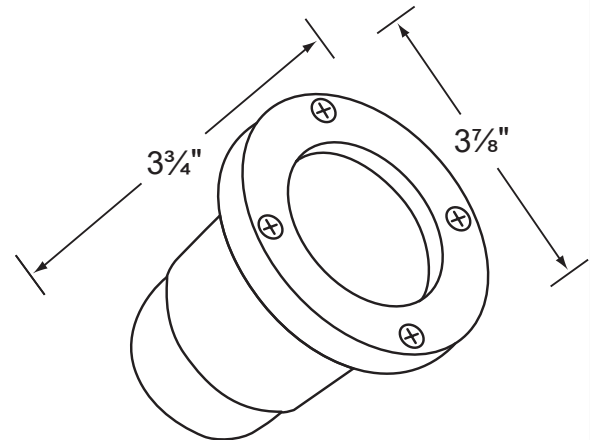

AVAILABLE LED LAMPS (Corona LED lamps have a five (5) year limited warranty against manufacturer's defects)

LAMP NUMBER	WATTS	BEAM		COLOR & TEMP.	RATED HOURS	HALOGEN EQUIVALENT
		SPREAD	LUMEN			
L-ED16-3W-SP	3.5	15° Spot	270	2700K	50,000	25 Watt
L-ED16-3W-FL	3.5	45° Flood	270	2700K	50,000	25 Watt
L-ED16-3W-WF	3.5	60° Wide Flood	270	2700K	50,000	25 Watt
L-ED16-5W-SP	5	15° Spot	350	2700K	50,000	40 Watt
L-ED16-5W-FL	5	45° Flood	350	2700K	50,000	40 Watt
L-ED16-5W-WF	5	60° Wide Flood	350	2700K	50,000	40 Watt
L-ED16-COB5W-SP	5	15° Spot	450	2700K	50,000	50 Watt
L-ED16-COB5W-FL	5	38° Flood	450	2700K	50,000	50 Watt
L-ED16-COB5W-WF	5	60° Wide Flood	450	2700K	50,000	50 Watt
L-ED16-COB5W-SP3K	5	15° Spot	470	3000K	50,000	50 Watt
L-ED16-COB5W-FL3K	5	38° Flood	470	3000K	50,000	50 Watt
L-ED16-COB5W-WF3K	5	60° Wide Flood	470	3000K	50,000	50 Watt

■ Single color MR-16 LED available in AMBER, BLUE, GREEN, PURPLE, RED and VIOLET

• When ordering LED lamp with a fixture your part number should follow the format below:

• CL - product # - lamp - wattage - lamp angle
CL - 224-AB - L-ED16 - 5W - FL

Example: CL-224-AB-L-ED16-5W-FL

JOB INFORMATION

TYPE: DATE:

JOB NAME & ADDRESS:

PRODUCT #:

TOTAL QUANTITY:

LAMP TYPE & WATTAGE:

TRANSFORMER:

CONTRACTOR:

SPECIFIER: