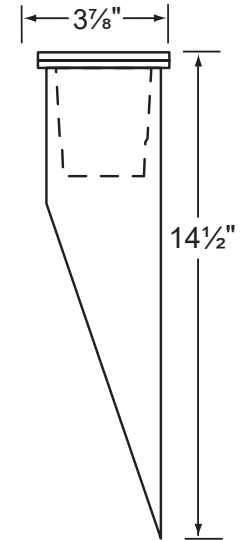

AVAILABLE LED LAMPS (Corona LED lamps have a five (5) year limited warranty against manufacturer's defects)

LAMP NUMBER	WATTS	BEAM		COLOR & TEMP.	RATED HOURS	HALOGEN EQUIVALENT
		SPREAD	LUMEN			
L-ED16-3W-SP	3.5	15° Spot	270	2700K	50,000	25 Watt
L-ED16-3W-FL	3.5	45° Flood	270	2700K	50,000	25 Watt
L-ED16-3W-WF	3.5	60° Wide Flood	270	2700K	50,000	25 Watt
L-ED16-5W-SP	5	15° Spot	350	2700K	50,000	40 Watt
L-ED16-5W-FL	5	45° Flood	350	2700K	50,000	40 Watt
L-ED16-5W-WF	5	60° Wide Flood	350	2700K	50,000	40 Watt
L-ED16-COB5W-SP	5	15° Spot	450	2700K	50,000	50 Watt
L-ED16-COB5W-FL	5	38° Flood	450	2700K	50,000	50 Watt
L-ED16-COB5W-WF	5	60° Wide Flood	450	2700K	50,000	50 Watt
L-ED16-COB5W-SP3K	5	15° Spot	470	3000K	50,000	50 Watt
L-ED16-COB5W-FL3K	5	38° Flood	470	3000K	50,000	50 Watt
L-ED16-COB5W-WF3K	5	60° Wide Flood	470	3000K	50,000	50 Watt

■ Single color MR-16 LED available in AMBER, BLUE, GREEN, PURPLE, RED and VIOLET

JOB INFORMATION

TYPE: DATE:

JOB NAME & ADDRESS:

PRODUCT #:

TOTAL QUANTITY:

LAMP TYPE & WATTAGE:

TRANSFORMER:

CONTRACTOR:

SPECIFIER:

• When ordering LED lamp with a fixture your part number should follow the format below:

• CL - product # - lamp - wattage - lamp angle

CL - 201-SS - L-ED16 - 5W - FL

Example: CL-201-SS-L-ED16-5W-FL

• Corona Lighting reserves the right to make any change and/or improvement to the design and construction of this fixture without further notification.